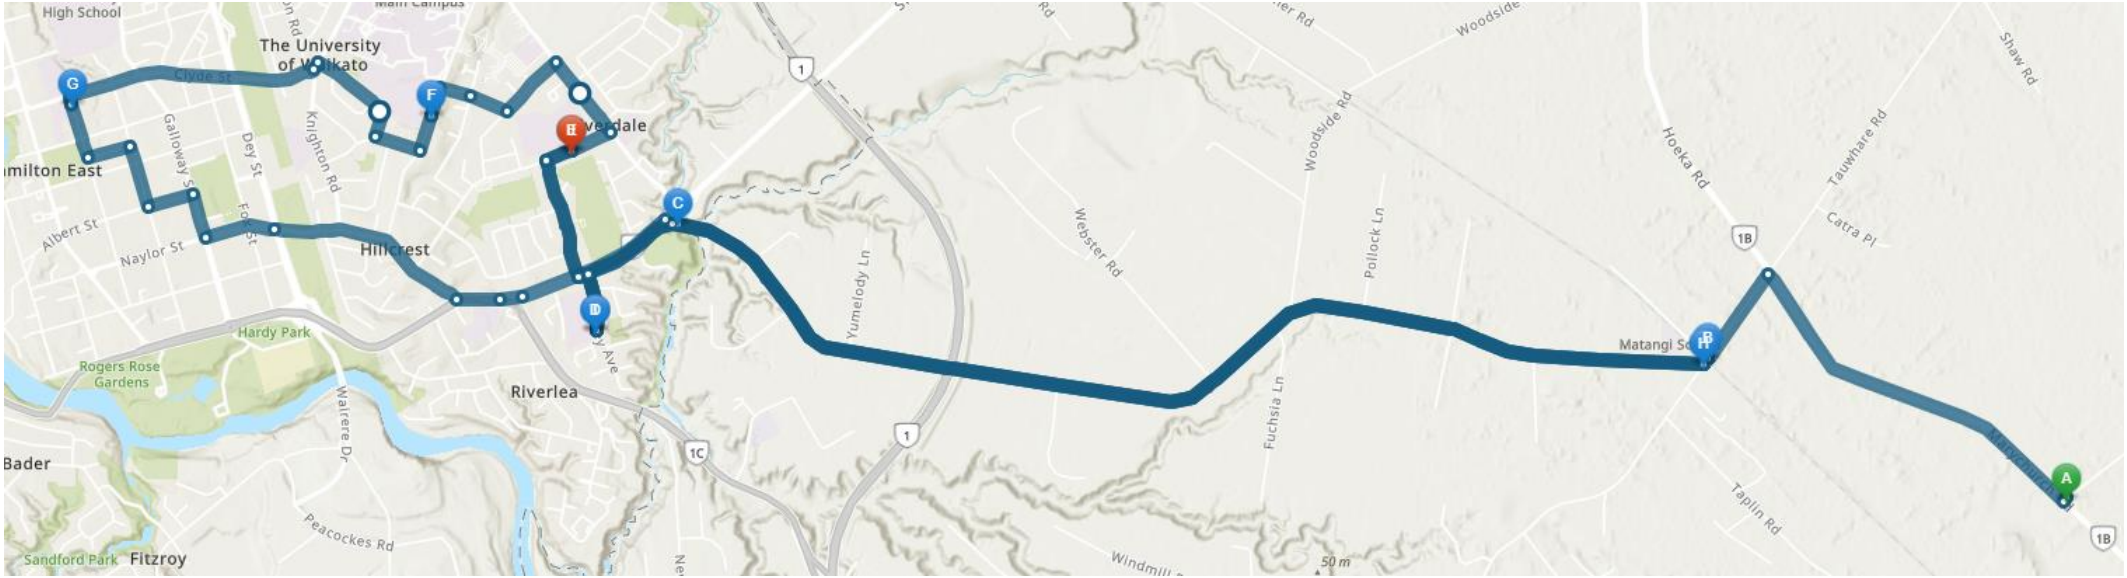

# D030517 AM

Route and directions for D030517\_AM\_ACTIVE

## Route Details

- 33.26km (one-way)

## Directions

1.  Start at the intersection of Bellevue Rd and Marychurch Rd
2.  Turn left on Tauwhare Rd
3.  Turn right on Matangi Rd
4.  Bear left on Morrinsville Rd (SH 26)
5.  Turn left on Berkley Ave
6.  Arrive at Berkley Normal Middle School, 26 Berkley Ave, Hillcrest, Hamilton, 3216, NZL, on the right
7.  Depart Berkley Normal Middle School, 26 Berkley Ave, Hillcrest, Hamilton, 3216, NZL
8.  Go back north on Berkley Ave
9.  Turn left on Morrinsville Rd (SH 26)
10.  Turn right on Morris Rd
11.  Turn right on Masters Ave
12.  Arrive at Hillcrest High School, 132 Masters Ave, Silverdale, Hamilton, 3216, NZL, on the right
13.  Depart Hillcrest High School, 132 Masters Ave, Silverdale, Hamilton, 3216, NZL
14.  Continue east on Masters Ave
15.  Make a sharp left on Silverdale Rd
16.  Continue northwest on Silverdale Rd
17.  Turn left on Carrington Ave
18.  Turn right on Vesty Ave
19.  Continue forward on O'Donoghue St
20.  Turn left on Hillcrest Rd
21.  Arrive at St John's College, 85 Hillcrest Rd, Hillcrest, Hamilton, 3216, NZL, on the right

45.  Arrive at Berkley Normal Middle School, 26 Berkley Ave, Hillcrest, Hamilton, 3216, NZL, on the right
46.  Depart Berkley Normal Middle School, 26 Berkley Ave, Hillcrest, Hamilton, 3216, NZL
47.  Go back north on Berkley Ave
48.  Turn left on Morrinsville Rd (SH 26)
49.  Turn right on Morris Rd
50.  Turn right on Masters Ave
51.  Finish at Hillcrest High School, 132 Masters Ave, Silverdale, Hamilton, 3216, NZL, on the right